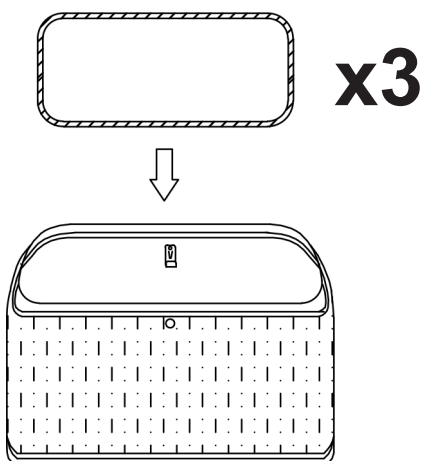

STEP 2: Snap the **METAL HOOPS** into the clips around the top of the baskets, as shown below. *Position of clips may vary from illustration above.*