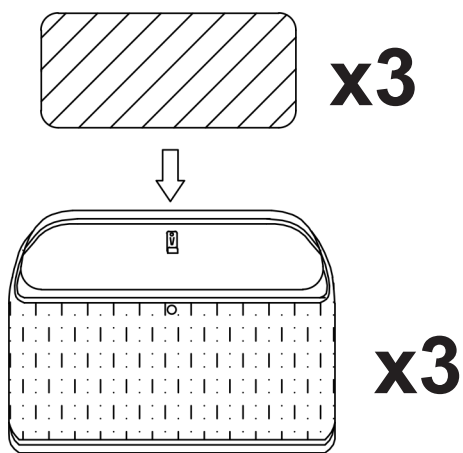

ASSEMBLY INSTRUCTIONS

Adult Assembly Required.

Save these instructions for future use.

CLAREMONT BAMBOO THREE BASKET SET

MODEL #'s*:

- 95611 - Three Basket Set - White
- 95612 - Three Basket Set - Natural
- 95613 - Three Basket Set - Espresso
- 95614 - Three Basket Set - Gray
- 95615 - Three Basket Set - Pink

VERSION CODE*:

1.0/1116/TG

* Model and Version numbers are needed if replacement parts are requested

Ensure that all the parts listed are included. If any part is missing or unsatisfactory, please do not call the store or return the product to them. For fastest service, go to: <http://www.badgerbasket.com/parts>

ASSEMBLY:

STEP 1: Expand the **BASKET BODIES** and push the **BOTTOM PANELS** firmly into the bottom.

STEP 2: Snap the **METAL HOOPS** into the clips around the top of the baskets, as shown below. *Position of clips may vary from illustration above.*