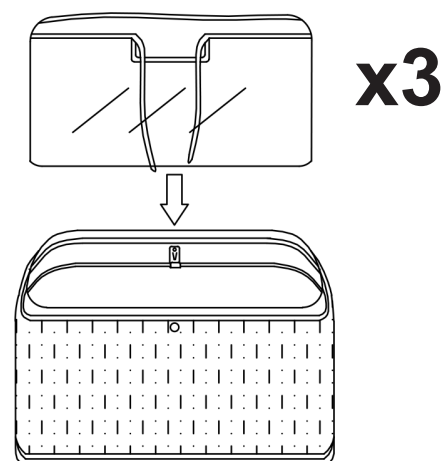

VERSION CODE*:

1.0/1116/TG

* Model and Version numbers are needed if replacement parts are requested

Ensure that all the parts listed are included. If any part is missing or unsatisfactory, please do not call the store or return the product to them. For fastest service, go to: <http://www.badgerbasket.com/parts>

ASSEMBLY:

STEP 1: Expand the **BASKET BODIES** and push the **BOTTOM PANELS** firmly into the bottom.

STEP 2: Snap the **METAL HOOPS** into the clips around the top of the baskets, as shown below. *Position of clips may vary from illustration above.*