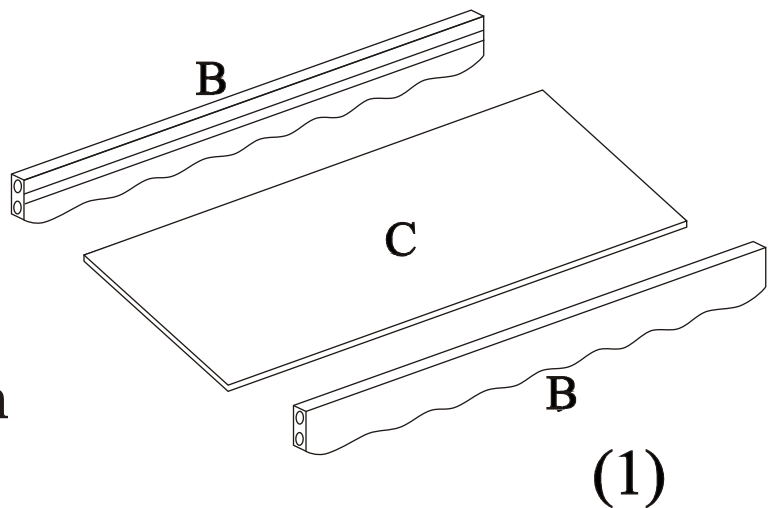

Never sit on or stand on the toy.

A	B	C	D	E	F	TOOL NEEDED
					 Ø4 x 45mm	PHILLIPS SCREW DRIVER
1PC	2PCS	1PC	1PC	1PC	8 PCS	NOT INCLUDED

A-FOOTBOARD

B-RAIL

C-BOTTOM

D-HEADBOARD

E-BEDDING SET:

MATTRESS/BLANKET, ONE RECTANGLE

PILLOW, TWO SQUARE PILLOWS,

ONE BOLSTER PILLOW

F-SCREW

The scalloped edges of the rails can face up or down, depending on your preference. The grooves for the bottom panel must face in.

The rose design faces in on the headboard, and faces out on the footboard.