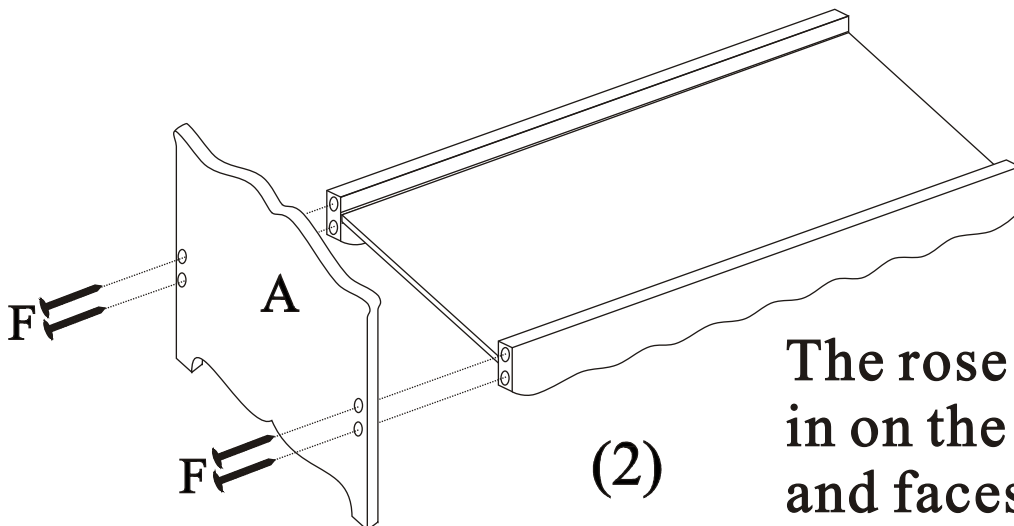

Never sit on or stand on the toy.

A	B	C	D	E	F	TOOL NEEDED
					 Ø4 x 45mm	PHILLIPS SCREW DRIVER
1PC	2PCS	1PC	1PC	1PC	8 PCS	NOT INCLUDED

A-FOOTBOARD

B-RAIL

C-BOTTOM

D-HEADBOARD

E-BEDDING SET:

MATTRESS/BLANKET, ONE RECTANGLE

PILLOW, TWO SQUARE PILLOWS,

ONE BOLSTER PILLOW

F-SCREW

The scalloped edges of the rails can face up or down, depending on your preference. The grooves for the bottom panel must face in.

The rose design faces in on the headboard, and faces out on the footboard.