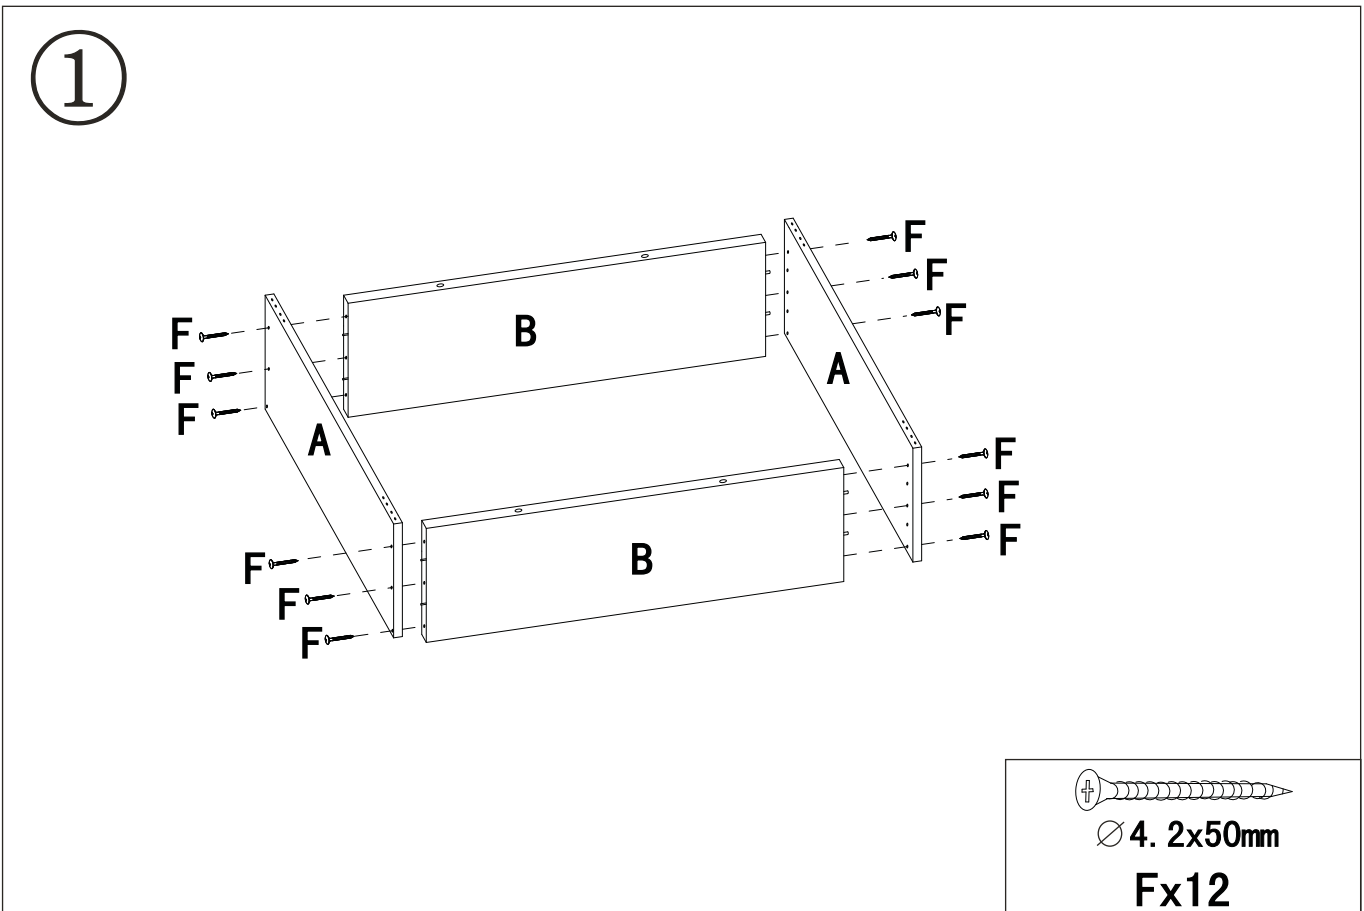

NOTE:

Sand is not included. You can purchase it separately from most home improvement and hardware stores.

You will need approximately 750 pounds of sand to fill the sandbox 6 inches deep. If you want the sandbox to be deeper, assemble the sandbox and then mark the ground following the INTERIOR edges of the box. Move the sandbox aside and excavate within the marked area to the depth that you desire. Place the sandbox frame around the excavated area, and fill with the amount of sand desired.

2

Ø 4. 2x40mm
Gx20

3

Ø 3x16mm
Hx18

④

⑤